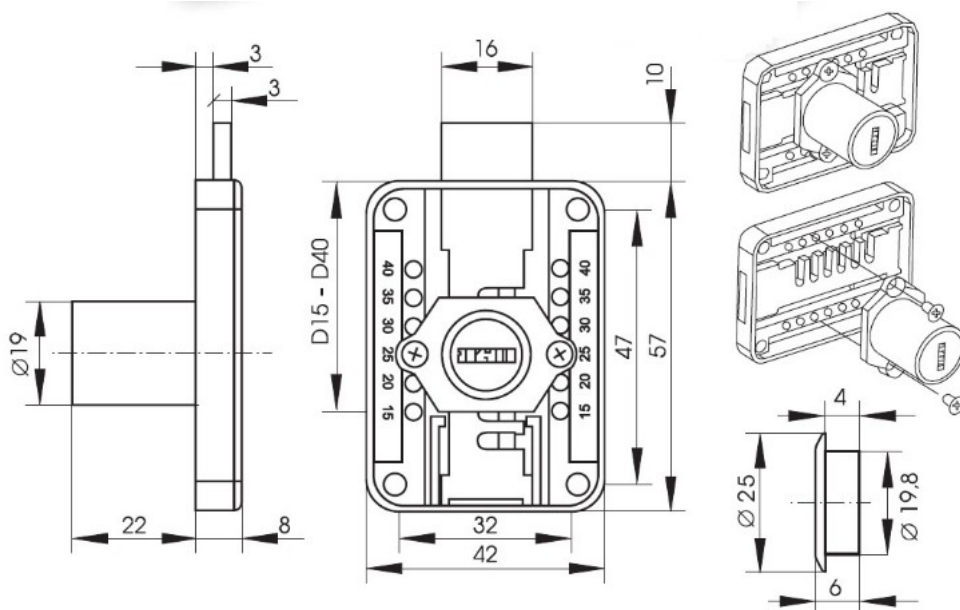

PRODUCT SHEET

Description:

Rim Lock MIC965, $\varnothing 19 \times 22 \text{mm}$, Right, NPL, HCK SISO, #J11, Adjust able Cylinder, Backset 15,20,25,30,35 or 40mm, Pre-installed, Pre-installed to 25mm

Item number:

14.01.013-0

Units	Box	Carton	HS Code	Barcode
Pcs.	15	150	8301300000	
				5704866031660

RIGHT

SISO A/S

Mileparken 11
DK-2740 Skovlunde
Denmark
VAT: DK 24786013

Phone +45 45 830 900

www.siso.dk
siso@siso.dk

Danske Bank
Nytovr Branch
Copenhagen
SWIFT: DABADKKK